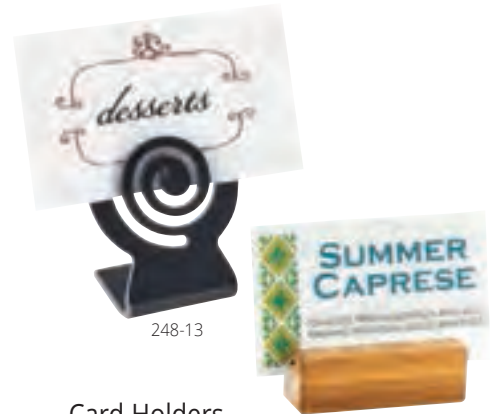

Card Holders

Holds Business Sized Cards. 1543-60
Good for Chafer Signs or Table Numbers.
Black (13), Bamboo (60).

ITEM	DESCRIPTION	LIST PRICE
248-13	2Wx1Dx2½H	$4.00 ea
1543-60	2¼Wx¾Dx¾H	5.10 ea