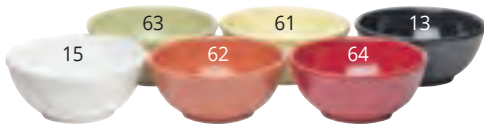

ITEM	DESCRIPTION	LIST PRICE
841	14Wx9Dx7H	\$97.50 ea

a Classic Tri-Bowl Coffee Organizer

ITEM	DESCRIPTION	LIST PRICE
1092	18Wx11Dx9H	\$157.50 ea

b Mission Bowl Display

ITEM	DESCRIPTION	LIST PRICE
1712-8-13	10½Wx15½Dx15½H	\$83.50 ea
1712-10-13	12Wx19Dx17½H	98.40 ea

c 3 Tier Round Bowl Stand

Bowls Sold Separately.

ITEM	DESCRIPTION	LIST PRICE
C1222-8	8Wx16Dx18H - Black Frame	\$71.20 ea
C1222-10	10Wx18Dx18H - Black Frame	78.30 ea
C1223-8	8Wx16Dx18H - Chrome Frame	85.50 ea
C1223-10	10Wx18Dx18H - Chrome Frame	92.70 ea