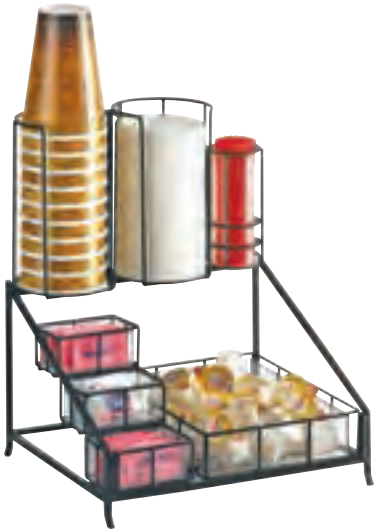

Holds up to 3.75" Diameter Cups & Lids. Includes Acrylic Insert for Stir Sticks & Packets. Specify Color: Black (13), Silver (74).

ITEM	DESCRIPTION	LIST PRICE
1594	15¾Wx11¾Dx12H	\$110.50 ea

Classic Cup, Lid and Condiment Organizer

Has Slot for Standard Napkin Dispenser (Not Included). Dividers are Adjustable. Holds up to 3.75" Diameter Cups & Lids.

ITEM	DESCRIPTION	LIST PRICE
2046	9¼Hx19¼Dx16¾H	\$293.80 ea

Classic Cup/Lid Organizer with Coffee Sleeve Dispenser

Coffee Sleeve Dispenser Sold Separately. Holds up to 3.75" Diameter Cups & Lids.

ITEM	DESCRIPTION	LIST PRICE
2045	9¼Wx19¼Dx16¾H	\$307.40 ea
2050	Coffee Sleeve Dispenser	90.40 ea

Iron Coffee Condiment Display