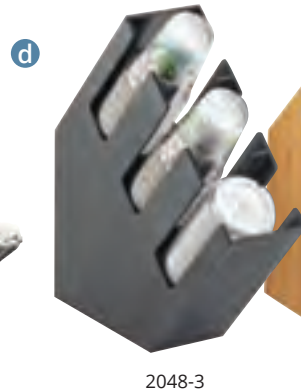

2048-3-60

d Cup, Lid and Straw Organizers

Holds up to 3.75" Diameter Cups & Lids.

ITEM	DESCRIPTION	LIST PRICE
Classic Black		
2048-3	4½Wx16¼Dx16¼H	$146.90 ea
2048-4	4½Wx19½Dx19¼H	169.40 ea
2051	4½Wx20Dx19½H	170.00 ea

Bamboo		
2048-3-60	4½Wx16¼Dx16¼H	$192.80 ea
2048-4-60	4½Wx19½Dx19¼H	225.00 ea
2051-60	4½Wx20Dx19½H	225.00 ea