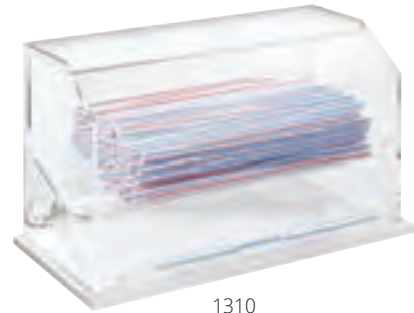

a Madera Stir Stick Holder New

Reclaimed Wood (99).

ITEM	DESCRIPTION	LIST PRICE
3308-99	5¼Wx5¼Dx5½H	$60.00 ea

b Classic Straw Stir Stick Organizer

ITEM	DESCRIPTION	LIST PRICE
293	10¼Wx5¼Dx8¾H	$97.50 ea
294	10¼Wx5¼Dx7¾H	97.50 ea
296	6½Wx5¼Dx8¾H	88.70 ea
1310	12½Wx6Dx7H	48.60 ea
1311	6Wx3½Dx5½H	32.40 ea

c Iron Revolving Lid/Ramekin Organizer New

ITEM	DESCRIPTION	LIST PRICE
1212-2	Up to 2½ Diameter	$69.70 ea
1212-3	Up to 3 Diameter	78.30 ea
1212-4	Up to 4 Diameter	86.80 ea

296

d Iron Lid/Ramekin Organizer New

ITEM	DESCRIPTION	LIST PRICE
1516-2-13	Up to 2½ Diameter	$45.40 ea
1516-3-13	Up to 3 Diameter	54.50 ea
1516-4-13	Up to 4 Diameter	64.80 ea

1310

e 3 Jar Straw and Stir Stick Holder

Includes 3 Jars and Cut Out Lids.

ITEM	DESCRIPTION	LIST PRICE
3334-13	12¾Wx5Dx3¾H	$64.30 ea

b

f Faux Glass Straw and Stir Stick Holder

ITEM	DESCRIPTION	LIST PRICE
1228	3½Wx3¼Dx3½H	$35.40 ea
1228-4	4¾Wx4¾Dx5½H	43.30 ea

d

g Classic Toothpick Dispenser

ITEM	DESCRIPTION	LIST PRICE
295	3¾Wx3¼Dx5¼H	$21.30 ea
304	4½Wx3½Dx5¼H	67.50 ea