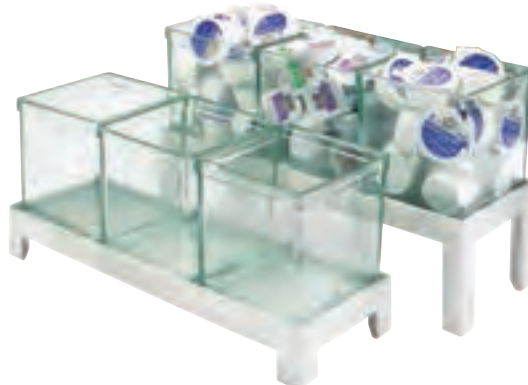

Includes 4 (4x8) Glass Jars.

ITEM	DESCRIPTION	LIST PRICE
3338-13	18Wx9Dx17H	\$428.50 ea

Iron Iced Jar Display

Glass Jars Included.
Specify Color: Black (13), Platinum (39).

ITEM	DESCRIPTION	LIST PRICE
1806-5	13½Wx5½Dx7H	\$92.20 ea
1806-7	13½Wx5½Dx9H	92.20 ea