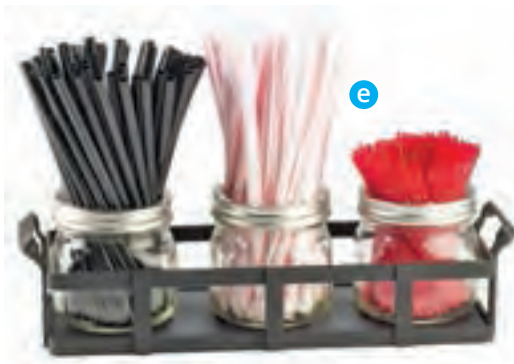

c

d

g Classic Toothpick Dispenser

ITEM	DESCRIPTION	LIST PRICE
295	3¾Wx3¼Dx5¼H	\$21.30 ea
304	4½Wx3½Dx5¼H	67.50 ea

1228

1228-4

304

295