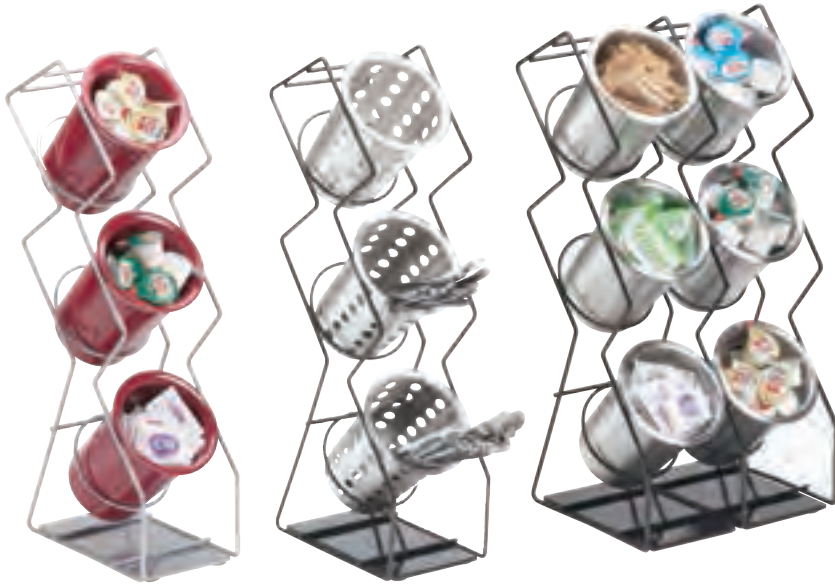

e Iron Revolving Caddy

Cylinders Sold Separately.

ITEM	DESCRIPTION	LIST PRICE
1035	9Wx9Dx10½H	\$86.00 ea

f Revolving Cylinder Stand

Cylinders Sold Separately.

Colors: Black (13), Platinum (39).

ITEM	DESCRIPTION	LIST PRICE
1227	12Wx12Dx15¼H	\$128.10 ea

g Classic Flatware Display

Cylinders Sold Separately.

ITEM	DESCRIPTION	LIST PRICE
2049	11½Hx15¾Dx15¾H	\$175.20 ea

Flatware & Condiment Displays

Iron Cylinder Displays

Cylinders Sold Separately.
Specify Frame Color: Black (13), Platinum (39).