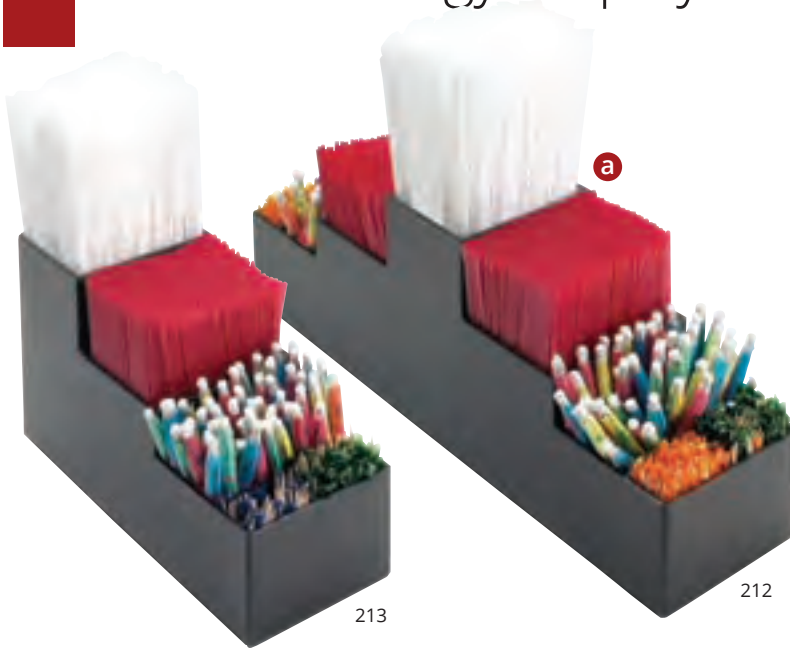

Bar & Mixology Displays