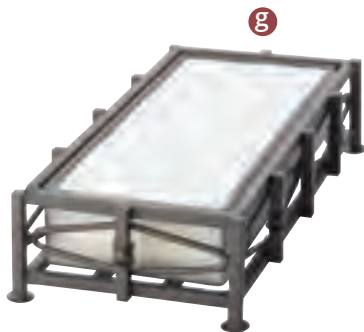

Black (13), Stainless Steel (55).

ITEM	NAPKIN SIZE	LIST PRICE
1606-13	4Wx8H	\$62.50 ea
1606-55	4Wx8H	68.10 ea

g Iron Napkin Holder 

Removable Inner Body.

ITEM	NAPKIN SIZE	LIST PRICE
1253	4Wx8H	\$75.60 ea

h Iron Paper Towel Holder 

ITEM	NAPKIN SIZE	LIST PRICE
808-13	4Wx8H	\$51.60 ea

Cup & Lid Organizers

Bamboo Revolving Cup/Lid Organizer

Holds up to 3.75" Diameter Cups & Lids.

ITEM	DESCRIPTION	LIST PRICE
378-60	8Wx8Dx18¼H	\$110.50 ea