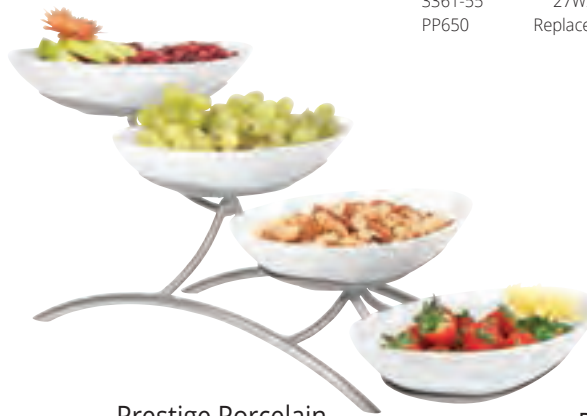

Prestige Porcelain 4 Tier Display

Includes 4 Bowls.
Specify Color: Black (13), Platinum (39).

ITEM	DESCRIPTION	LIST PRICE
PP2000	7Wx19Dx9H	$346.40 ea
PP1151	Replacement Bowl	27.50 ea

Prestige Porcelain 2 Tier Bowl Display

Includes 2 Bowls.
Specify Color: Black (13), Platinum (39).

ITEM	DESCRIPTION	LIST PRICE
PP2100	16Wx20½Dx12¾H	$482.00 ea
PP2150	Replacement Bowl	107.10 ea