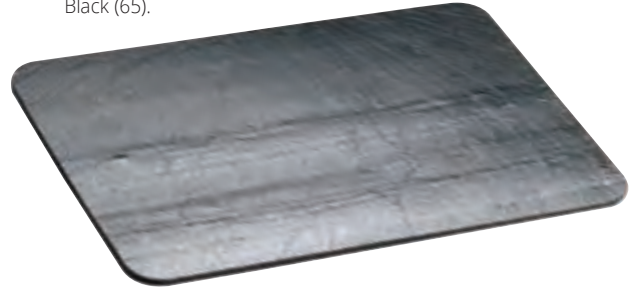

Slate Serving/Display Stones

Black (65).

ITEM	DESCRIPTION	LIST PRICE
1522-1014-65	10Wx14Dx¼H	$50.10 ea