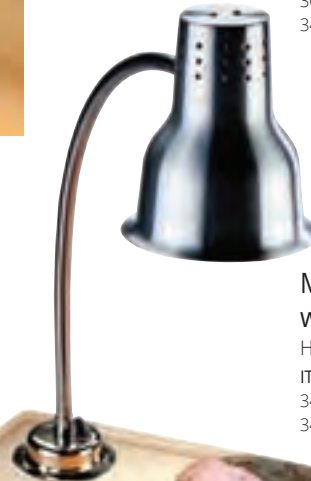

## Stainless Steel Carving Station

Maple Cutting Board. Heat Lamp Included.

ITEM	DESCRIPTION	LIST PRICE
3037-55	20Wx16Dx4H	\$1,081.50 ea
3495	Replacement Lamp	700.00 ea