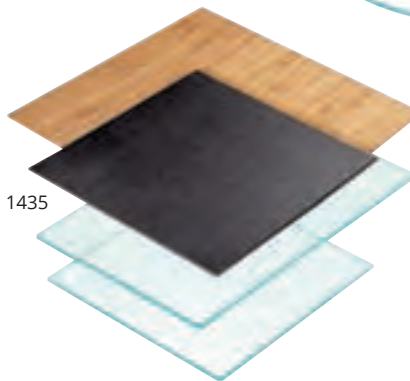

a Squared Metal Cube Risers

Glass Trays Sold Separately
Black (13), Stainless Steel (55).

ITEM	DESCRIPTION	LIST PRICE
1607-5-13	5Wx5Dx5H	$68.10 ea
1607-5-55	5Wx5Dx5H	79.60 ea
1607-7-13	7Wx7Dx7H	96.60 ea
1607-7-55	7Wx7Dx7H	113.60 ea
1607-9-13	9Wx9Dx9H	147.70 ea
1607-9-55	9Wx9Dx9H	170.50 ea

Bamboo Riser Shelves

ITEM	DESCRIPTION	LIST PRICE
1431-16-60	16Wx16D - L Shape	$108.00 ea
1431-24-60	24Wx24D - L Shape	154.50 ea
1435-1212-60	12Wx12D - Square	66.20 ea
1435-1616-60	16Wx16D - Square	108.80 ea
1435-2424-60	24Wx24D - Square	154.50 ea
1435-1624-60	24Wx16D - Rectangle	132.40 ea
1443-12-60	12" Diameter - Round	66.20 ea
1443-16-60	16" Diameter - Round	96.40 ea
1443-24-60	24" Diameter - Round	154.50 ea
1444-16-60	16Wx16D - Curved	108.80 ea
1444-24-60	24Wx24D - Curved	154.50 ea
C732-60	32Wx7D - Rectangle	86.90 ea
1949-60	32Wx12D - Rectangle	93.60 ea

Midnight Bamboo Riser Shelves

ITEM	DESCRIPTION	LIST PRICE
1431-16-96	16Wx16D - L Shape	$108.80 ea
1431-24-96	24Wx24D - L Shape	154.50 ea
1435-1212-96	12Wx12D - Square	66.20 ea
1435-1616-96	16Wx16D - Square	108.80 ea
1435-2424-96	24Wx24D - Square	154.50 ea
1435-1624-96	24Wx16D - Rectangle	132.40 ea
1443-12-96	12" Diameter - Round	66.20 ea
1443-16-96	16" Diameter - Round	96.40 ea
1443-24-96	24" Diameter - Round	154.50 ea
1444-16-96	16Wx16D - Curved	108.80 ea
1444-24-96	24Wx24D - Curved	154.50 ea
C732-96	32Wx7D - Rectangle	86.90 ea
1949-96	32Wx12D - Rectangle	93.60 ea

1435

Tempered Glass Riser Shelves