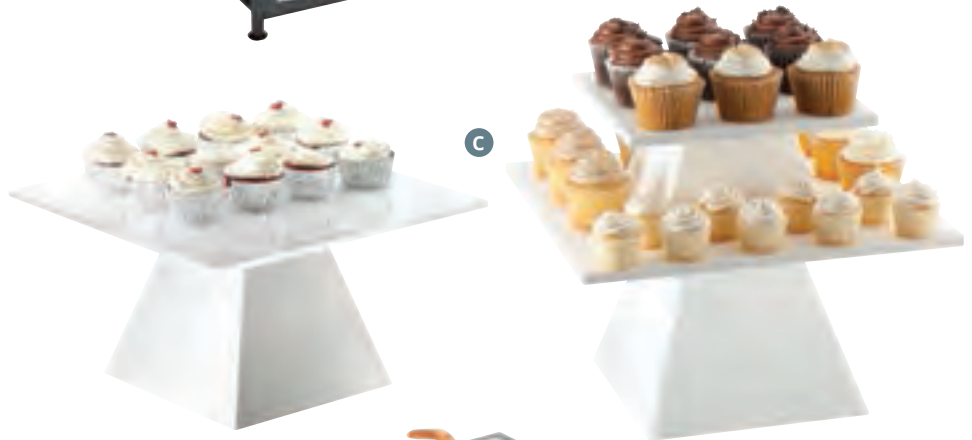

d One by One Tiered Riser

Shelf Inserts Sold Separately.

Specify Color Frame: Black (13), Silver (74).

ITEM	DESCRIPTION	LIST PRICE
1140	32¼Wx13Dx10½H	\$176.50 ea

Optional Shelves

White Corian (15), Bamboo (60).