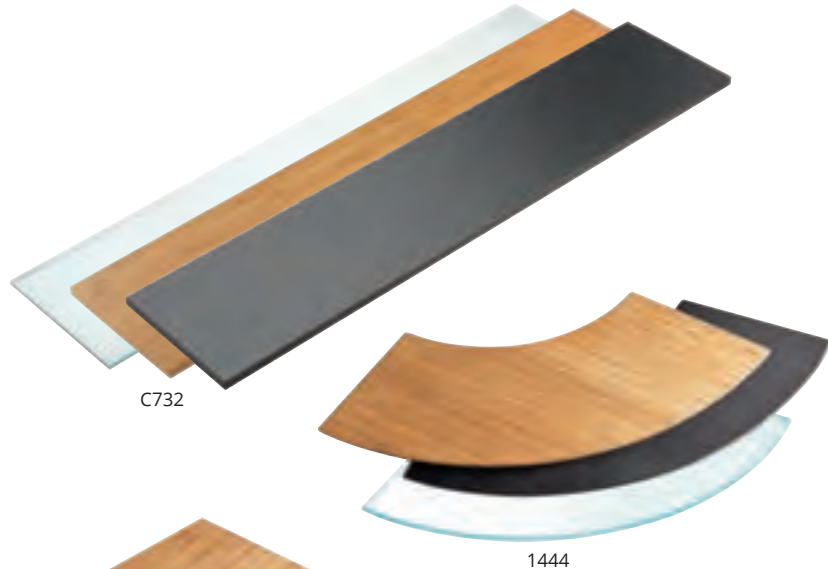

Metal Triangular Riser

Risers Sold Individually.
Shelves Sold Separately.

ITEM	DESCRIPTION	LIST PRICE
1528-12-13	9Wx8Dx12H	\$109.20 ea

Bella Arte Adjustable Shelf

Adjustable Shelf to Heights of 7", 9", 11".
Includes 7" x 32" Glass Shelf.

ITEM	DESCRIPTION	LIST PRICE
741	32Wx8½Dx13H	\$284.00 ea

a Squared Metal Cube Risers

Glass Trays Sold Separately
Black (13), Stainless Steel (55).

ITEM	DESCRIPTION	LIST PRICE
1607-5-13	5Wx5Dx5H	\$68.10 ea
1607-5-55	5Wx5Dx5H	79.60 ea
1607-7-13	7Wx7Dx7H	96.60 ea
1607-7-55	7Wx7Dx7H	113.60 ea
1607-9-13	9Wx9Dx9H	147.70 ea
1607-9-55	9Wx9Dx9H	170.50 ea

Bamboo Riser Shelves

ITEM	DESCRIPTION	LIST PRICE
1431-16-60	16Wx16D - L Shape	\$108.00 ea
1431-24-60	24Wx24D - L Shape	154.50 ea
1435-1212-60	12Wx12D - Square	66.20 ea
1435-1616-60	16Wx16D - Square	108.80 ea
1435-2424-60	24Wx24D - Square	154.50 ea
1435-1624-60	24Wx16D - Rectangle	132.40 ea
1443-12-60	12" Diameter - Round	66.20 ea
1443-16-60	16" Diameter - Round	96.40 ea
1443-24-60	24" Diameter - Round	154.50 ea
1444-16-60	16Wx16D - Curved	108.80 ea
1444-24-60	24Wx24D - Curved	154.50 ea
C732-60	32Wx7D - Rectangle	86.90 ea
1949-60	32Wx12D - Rectangle	93.60 ea