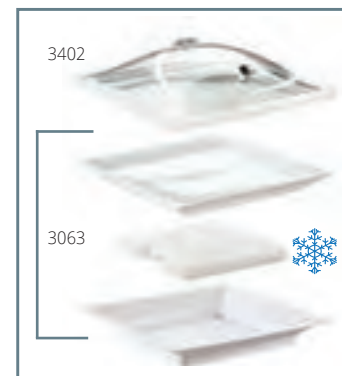

Large Porcelain Square Platter

ITEM	DESCRIPTION	LIST PRICE
PP252	11Wx11Dx1H	\$40.80 ea

3332-10-60

3332-7-96

3332-4-96

Cold Concept Cold Pack System

Cold Concept Set

Complete Set Includes: Porcelain Plate, Liner, and Cold Pack. Place Cold Pack in Freezer for a Minimum of 6 Hours. Keeps Contents Cold for 2-3 Hours.