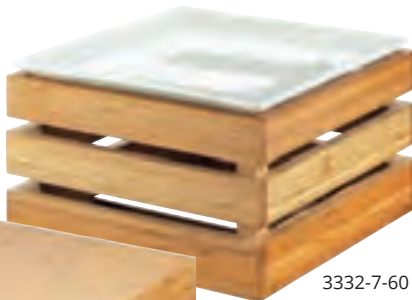

Bamboo Collection

Bamboo Crate Risers

Platters are Sold Separately.

ITEM	DESCRIPTION	LIST PRICE
3331-60	9Wx9Dx18H	$171.40 ea
3332-4-60	12Wx12Dx4H	96.40 ea
3332-7-60	12Wx12Dx7H	107.10 ea
3332-10-60	12Wx12Dx10H	139.30 ea

Bamboo Shelves

ITEM	DESCRIPTION	LIST PRICE
1435-1224-60	12Wx24Dx1½H	$108.80 ea
1435-1232-60	12Wx32Dx1½H	139.30 ea
1435-1248-60	12Wx48Dx1½H	154.50 ea
C732-60	7Wx32Dx1½H	86.90 ea

Large Porcelain Square Platter

ITEM	DESCRIPTION	LIST PRICE
PP252	11Wx11Dx1H	$40.80 ea

3332-7-60

Cold Concept Set

Complete Set Includes: Porcelain Plate, Liner, and Cold Pack. Place Cold Pack in Freezer for a Minimum of 6 Hours. Keeps Contents Cold for 2-3 Hours.

ITEM	DESCRIPTION	LIST PRICE
3063	Porcelain Plate, Liner, Cold Pack	129.20 ea
3402	Hinged Dome Cover	56.70 ea