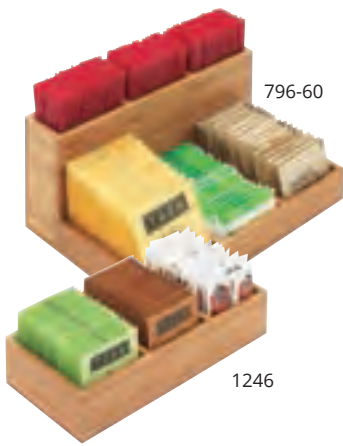

Bamboo Packet Organizer

ITEM	DESCRIPTION	LIST PRICE
1246	9½Wx4½Dx2½H	$29.60 ea
796-60	9Wx6¼Dx4¼H	58.20 ea