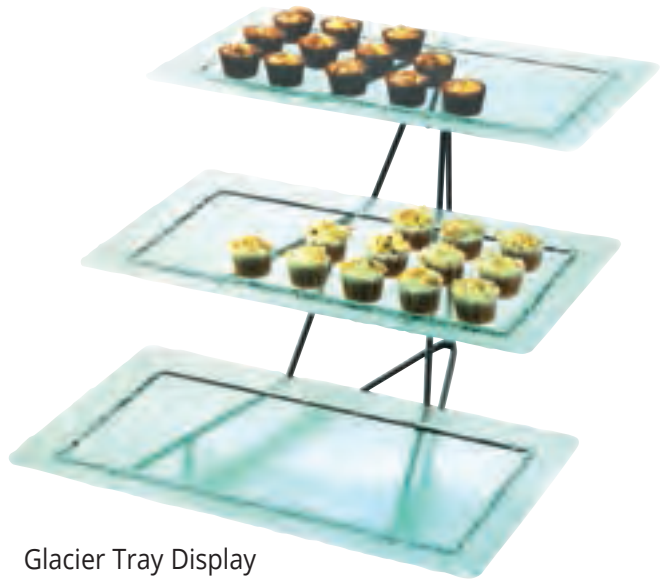

Glacier Tray Display

Includes Removable Faux Glass Trays.

ITEM	DESCRIPTION	LIST PRICE
1710-13	24¾Wx20¾Dx15¼H	$416.20 ea
1245-12-43	Replacement Tray	88.20 ea