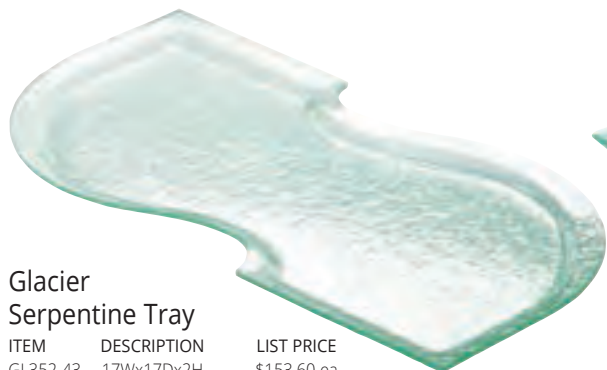

Infusion Chamber

932-2INF	10Wx10Dx20H	\$591.10 ea
932-3INF	11Wx11Dx22H	764.20 ea

Ice Chamber

Infusion Chamber

Glacier Iced Oval Bowl with Tray

ITEM	DESCRIPTION	LIST PRICE
GL2450-43	14Wx19Dx3H	\$241.30 ea

Glacier Serpentine Tray