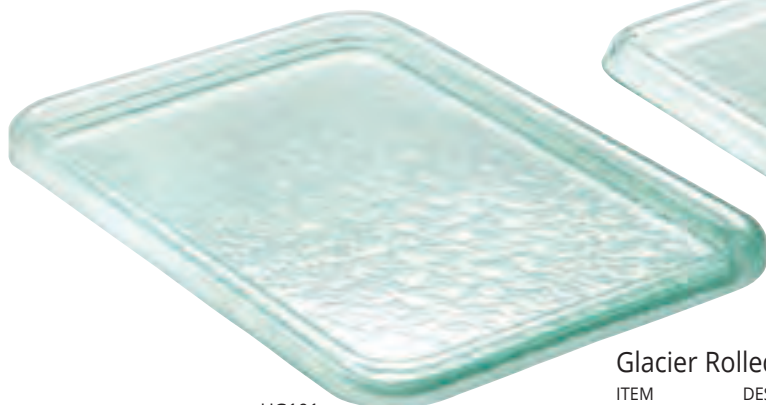

Glacier Rolled Edge Oval Tray

ITEM	DESCRIPTION	LIST PRICE
GE242-43	12Wx24Dx1H	\$131.60 ea

Glacier Diamond Bowl

ITEM	DESCRIPTION	LIST PRICE
GL250-43	7Wx7Dx3H	\$41.70 ea

Glacier Bow Tie Tray

ITEM	DESCRIPTION	LIST PRICE
GL353-43	14Wx28Dx1H	\$153.60 ea