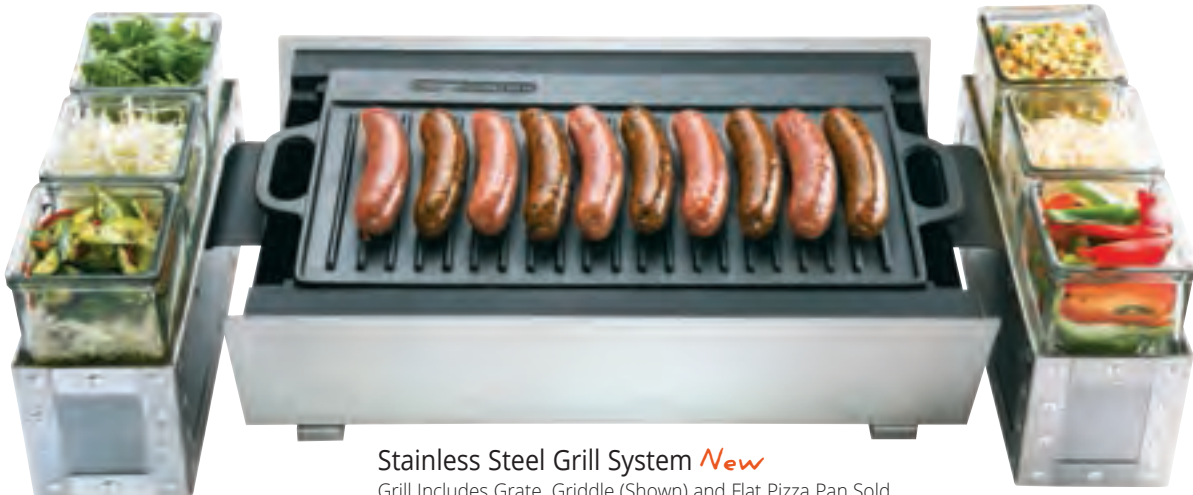

Stainless Steel Grill System *New*

Grill Includes Grate, Griddle (Shown) and Flat Pizza Pan Sold Separately. Use with Canned Chafer Fuel.

ITEM	DESCRIPTION	LIST PRICE
3451-55	23Wx12¼Dx7H - Grill	$350.00 ea
3412-5-55	13Wx13Dx5H - Urban 3 Jar Riser	154.50 ea

Grill Options

3451-55FLAT	Aluminum Teflon Coated Griddle	48.00 ea
3451-55GRIDDLE	Double Sided Cast Iron Griddle	60.00 ea