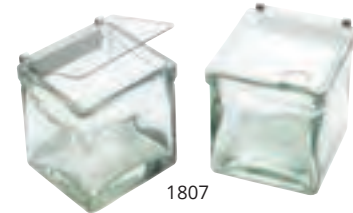

1807

1811

Mission Shelf Riser

ITEM	DESCRIPTION	LIST PRICE
1254	24Wx12Dx24H	\$307.40 ea

Mission Merchandiser Stand

Frame Only, Bamboo Tray (Shown) Sold Separately. Tray Sizes: 19¾Wx11¾Dx1¼H.

ITEM	DESCRIPTION	LIST PRICE
1722	23Wx13Dx15H	\$270.30 ea