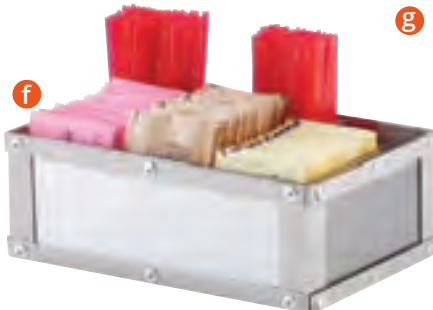

ITEM	DESCRIPTION	LIST PRICE
3408-55	8¼Wx5¼Dx6H	\$80.30 ea

f Urban Packet and Condiment Organizer

Stainless Steel (55).

ITEM	DESCRIPTION	LIST PRICE
3398-55	9Wx6Dx5¼H	\$80.30 ea

g Urban Large Condiment Organizer