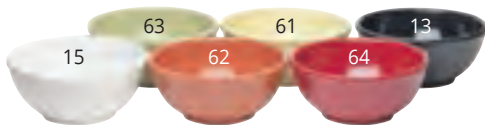

Melamine Round & Square Bowls

Specify Color: Black (13), White (15), Butter Yellow (61),
Terra Cotta (62), Sage (63), Cranberry (64).

ITEM	DESCRIPTION	LIST PRICE
418-8	8" Round Bowl	$33.00 ea
418-10	10" Round Bowl	55.70 ea
1707-10	10" Square Bowl	77.60 ea

Mission Round Bowl Stand

8" and 10" Bowls Sold Separately.

ITEM	DESCRIPTION	LIST PRICE
1712-8-13	10½Wx15½Dx15½H - 8" Bowls	$83.50 ea
1712-10-13	12Wx19Dx17½H - 10" Bowls	98.40 ea

Enamelware Melamine Bowls

ITEM	DESCRIPTION	LIST PRICE
3343-8-15	8¼DIAx3¾H	$33.00 ea
3343-10-15	10¾DIAx5H	55.70 ea