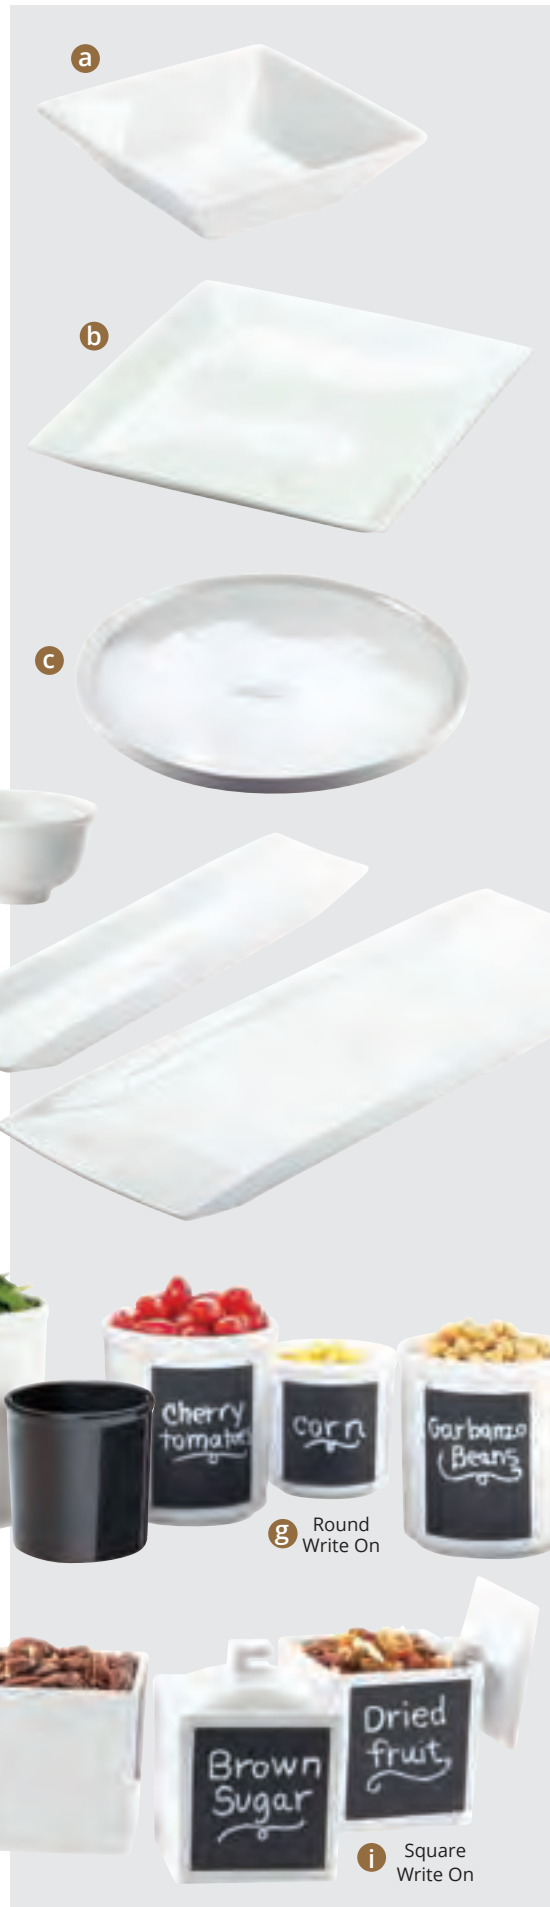

f White and Black Round Jars

g Round Write On

h Square White Only

i Square Write On