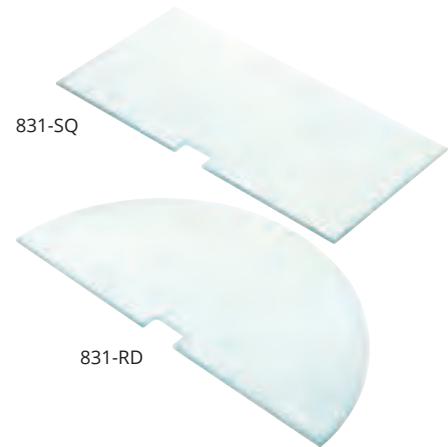

Westport Cube Risers

Complete Set of 3 Risers.
Sizes: 9" Square, 7" Square, and 5" Square.

ITEM	DESCRIPTION	LIST PRICE
1915	SET	$152.10 ea