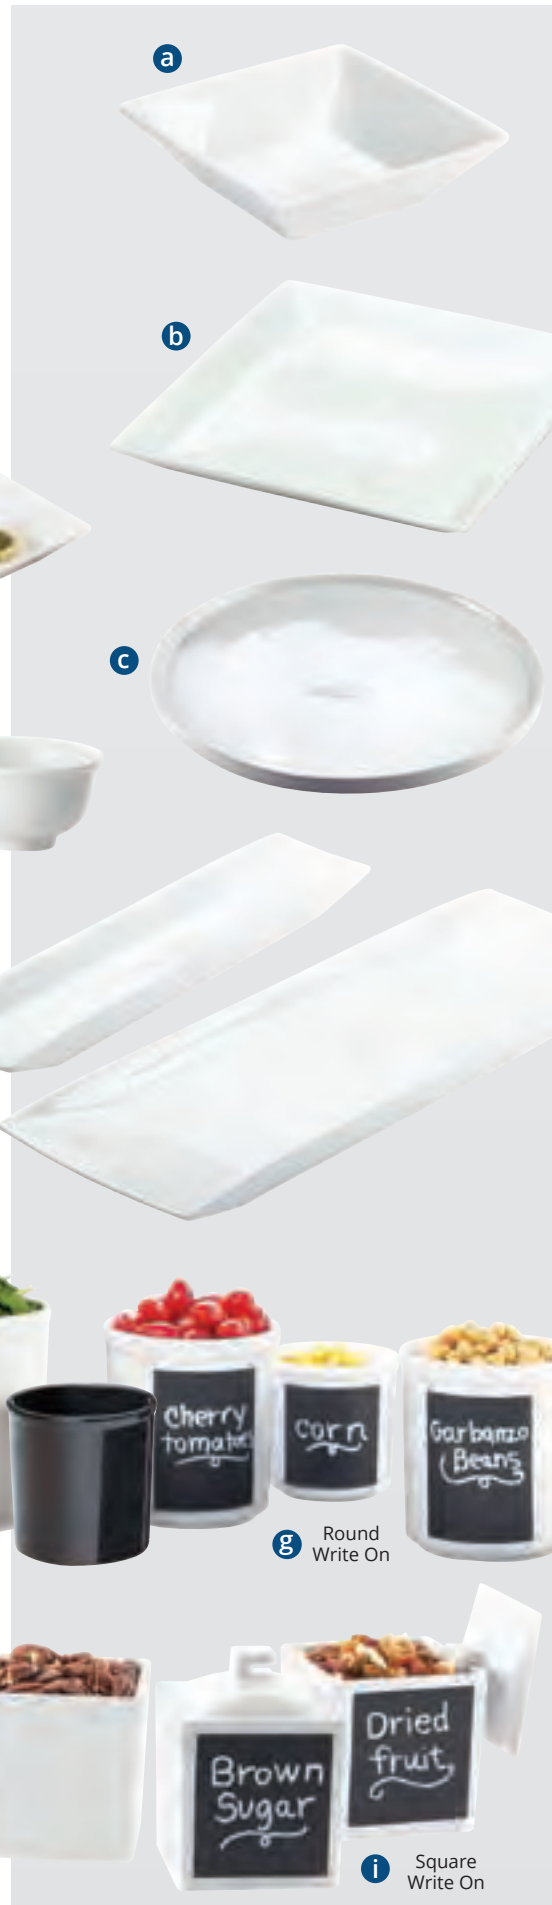

f White and Black Round Jars

g Round Write On

h Square White Only

i Square Write On