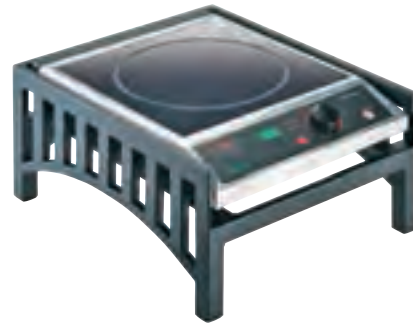

Mission Collection

Bold, distinct, pillared frames highlight the Mission Collection.

Mission Butane Stove Frame

Iwatani Model 35FW Not Included.

ITEM	DESCRIPTION	LIST PRICE
1363-13	14Wx12Dx7H	\$224.80 ea

Mission Induction Frame