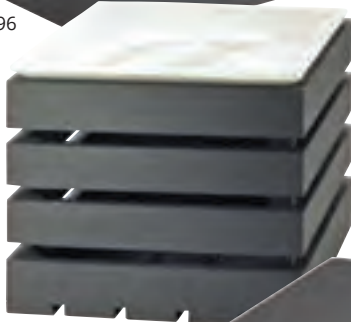

Large Porcelain Square Platter

ITEM	DESCRIPTION	LIST PRICE
PP252	11Wx11Dx1H	$40.80 ea

3331-96

3332-10-96