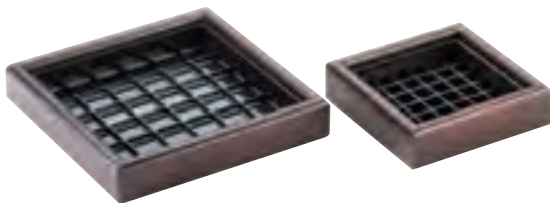

Westport Pillar Riser and Shelves

Shelves Sold Separately.

ITEM	DESCRIPTION	LIST PRICE
791-52	9Wx9Dx32½H	\$234.10 ea

Glass Shelves (Sold Separately)

831-SQ	19¾Wx10Dx¼H	\$52.70 ea
831-RD	19¾Wx10Dx¼H	58.60 ea
C732GLASS	32Wx7Dx¼H	79.90 ea