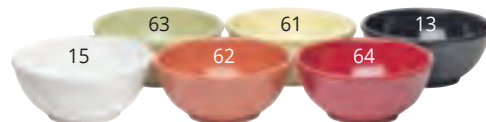

Round Melamine Bowls

BPA FREE

Specify Color: Black (13), White (15), Butter Yellow (61)

Terra Cotta (62), Sage (63), Cranberry (64).

ITEM	DESCRIPTION	LIST PRICE
418-6	6DIAx3H	$22.20 ea
418-8	8DIAx3½H	33.00 ea
418-10	10DIAx5H	55.70 ea