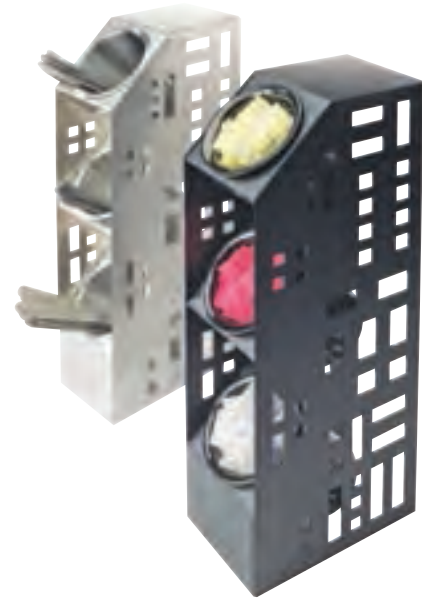

Squared 3 Cylinder Display

Cylinders Sold Separately.
Black (13), Stainless Steel (55).

ITEM	DESCRIPTION	LIST PRICE
1605-13	5Wx8Dx20½H	$159.00 ea
1605-55	5Wx8Dx20½H	204.60 ea