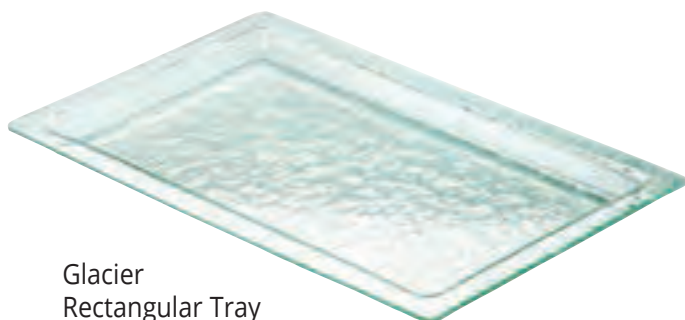

Glacier Rectangular Tray

ITEM	DESCRIPTION	LIST PRICE
GL11-43	13Wx21Dx1H	$131.60 ea