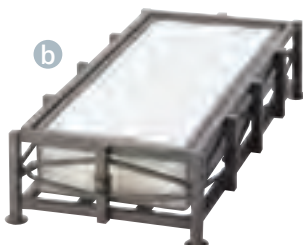

a Iron Condiment Organizer 

ITEM	DESCRIPTION	LIST PRICE
1252	8½Wx6¾Dx4H	\$100.70 ea

b Iron Napkin Holder 

ITEM	NAPKIN SIZE	LIST PRICE
1253	4Wx8H	\$75.60 ea

c Iron Coffee Condiment Display 

Holds up to 4" Diameter Cups & Lids.