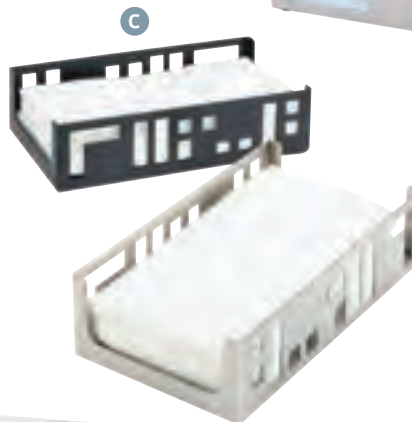

d Squared Self-Serve Display Cases

Includes 3 Clear Trays.

Black (13), Stainless Steel (55).

ITEM	DESCRIPTION	LIST PRICE
1621-13	15¾WX13DX17¼H - 10x14 Trays	$508.40 ea
1621-55	15¾WX13DX17¼H - 10x14 Trays	558.30 ea
1623-13	20¼WX19¼DX15H - 13x18 Trays	576.20 ea
1623-55	20¼WX19¼DX15H - 13x18 Trays	633.50 ea

Replacement Trays

335-10-12	Replacement 10x14 Tray	$32.50 ea
325-13-12	Replacement 13x18 Tray	36.50 ea