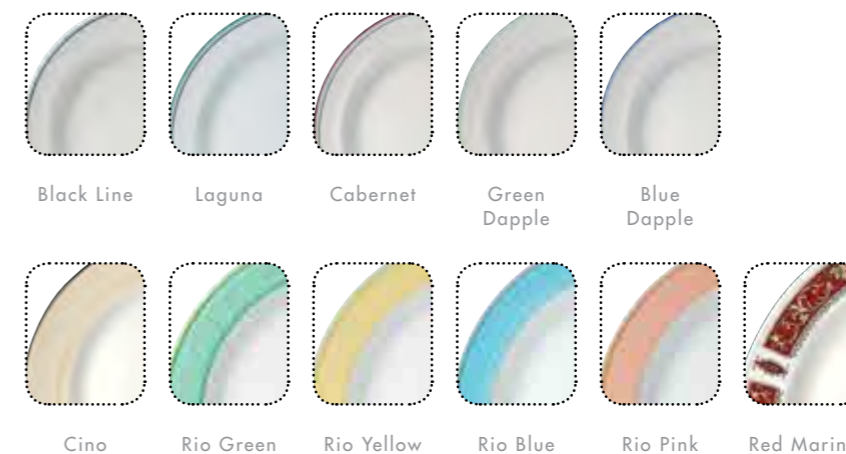

Black Line Laguna Cabernet Green Dapple Blue Dapple
Cino Rio Green Rio Yellow Rio Blue Rio Pink Red Marina

Patterns Available

quality variety versatility

Pasta Plate
0350 30.0cm (11¾")
0314 27.0cm (10⅝")