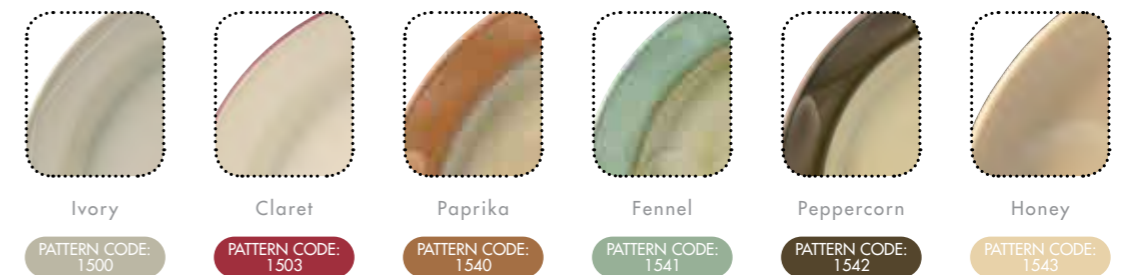

Green Dapple **PATTERN CODE: 1140**

Patterns Available

- Ivory
  PATTERN CODE: 1500
- Claret
  PATTERN CODE: 1503
- Paprika
  PATTERN CODE: 1540
- Fennel
  PATTERN CODE: 1541
- Peppercorn
  PATTERN CODE: 1542
- Honey
  PATTERN CODE: 1543