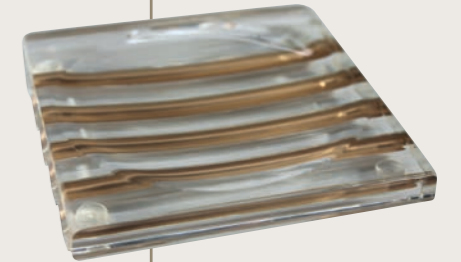

30120

Soapdish.

Available in crystal resin gold, white and silver.