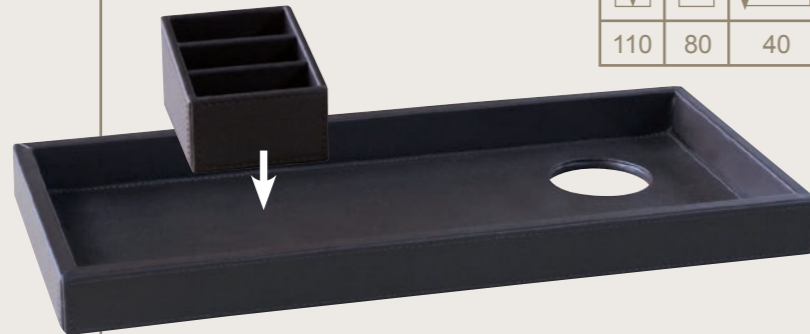

WELCOME TRAYS

BINS

LEATHERETTE

IRONING CENTRE

BATHROOM

60160

Welcome tray small.

Elegant space saving tray with raisers and cable opening. Available in black and darkbrown leatherette that is easy to clean. Other colours on request.

		
420	200	35

60130

Condiment box.

Practical strong holder, easy to clean.

Available in black and darkbrown leatherette.

			
110	80	40	60

77000/77001

Water kettle 0,8L.

EU plug 1350 W (UK plug 77001), 360 rotation. Stainless steel. External waterlevel indicator. Indicator light. Safety locking lid. Boiled dry protection. Auto shut-off. CE/TÜV approved.

WELCOME TRAYS

A perfect solution for each room will be offered by our wide range of welcome trays. Our standard trays vary from small space saving trays to luxurious Nespresso sets. The products are available in leatherette, wood and ABS. If there are special wishes for colour or sizes, we are able to design a tray with these specifications.