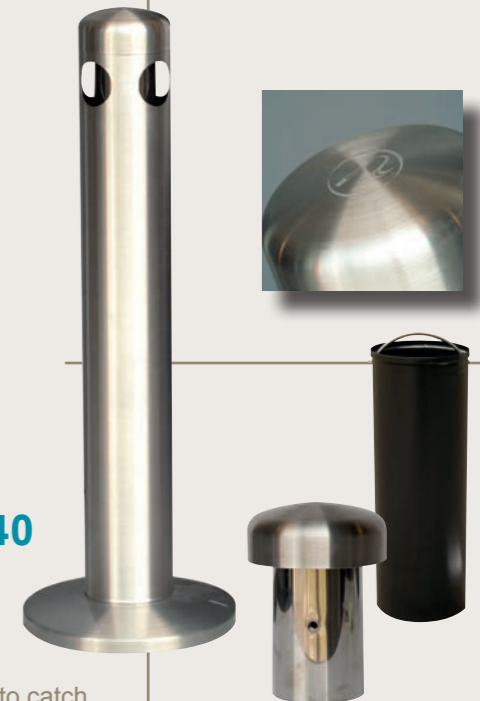

PUBLIC AREA

11030

Standing ashtray with funnel top.
Aluminium stainless steel.

600	250

51300-0838

Outdoor ashtray AS-01-Alternative.
Stainless steel.
Hidden innerliner 1,5 ltr to catch ashes. Easy to empty.
Base has 4 holes for floor mounting. Warranty 5 years on production faults.

930	195	195

51500-1440

Outdoor ashtray de luxe.
Stainless steel.
Hidden innerliner to catch ashes. Easy to empty.
Base has 4 holes for floor mounting. Lockable top.

1020	360