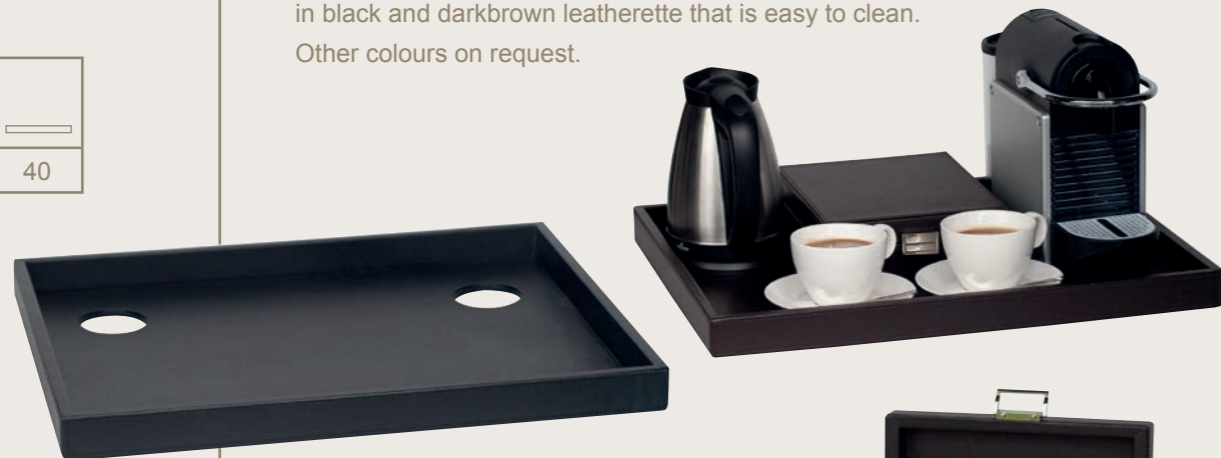

Water level indicator. Water filter. Safety lock lid.

Cool touch. Strix controlled

CE/TÜV approved.

		
500	400	40

60180

Welcome tray Nespresso.

Elegant tray with raisers and cable opening. Available in black and darkbrown leatherette that is easy to clean. Other colours on request.

EU plug 1000 W (UK plug 79001), 360 rotation. Stainless steel. External waterlevel indicator. Indicator light. Safety locking lid. Automatic/manual switch off. Available with EU and UK plug.

35000

Wooden welcome tray.