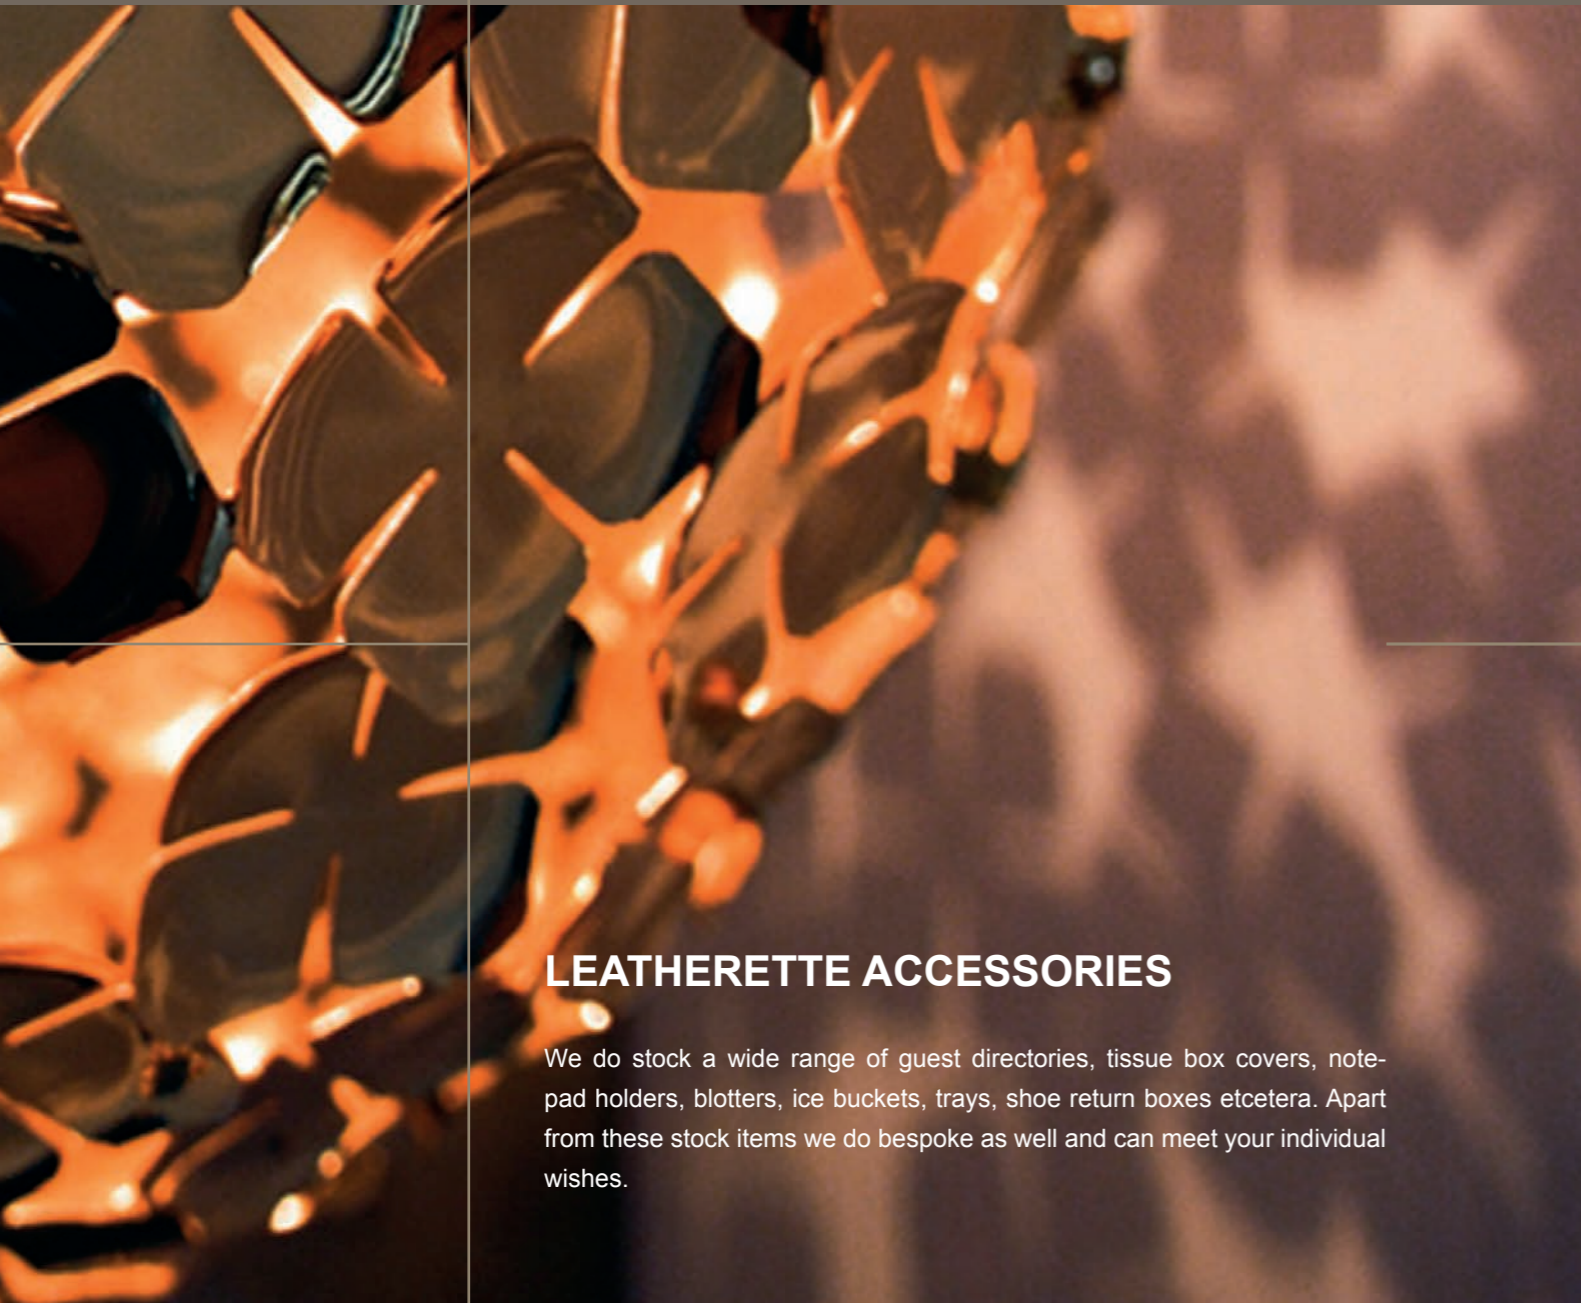

100% rustproof,
leakproof,
seamless body,
powder coated
for easy cleaning,
fire resistant.

290	250	210

LEATHERETTE ACCESSORIES

We do stock a wide range of guest directories, tissue box covers, notepad holders, blotters, ice buckets, trays, shoe return boxes etcetera. Apart from these stock items we do bespoke as well and can meet your individual wishes.