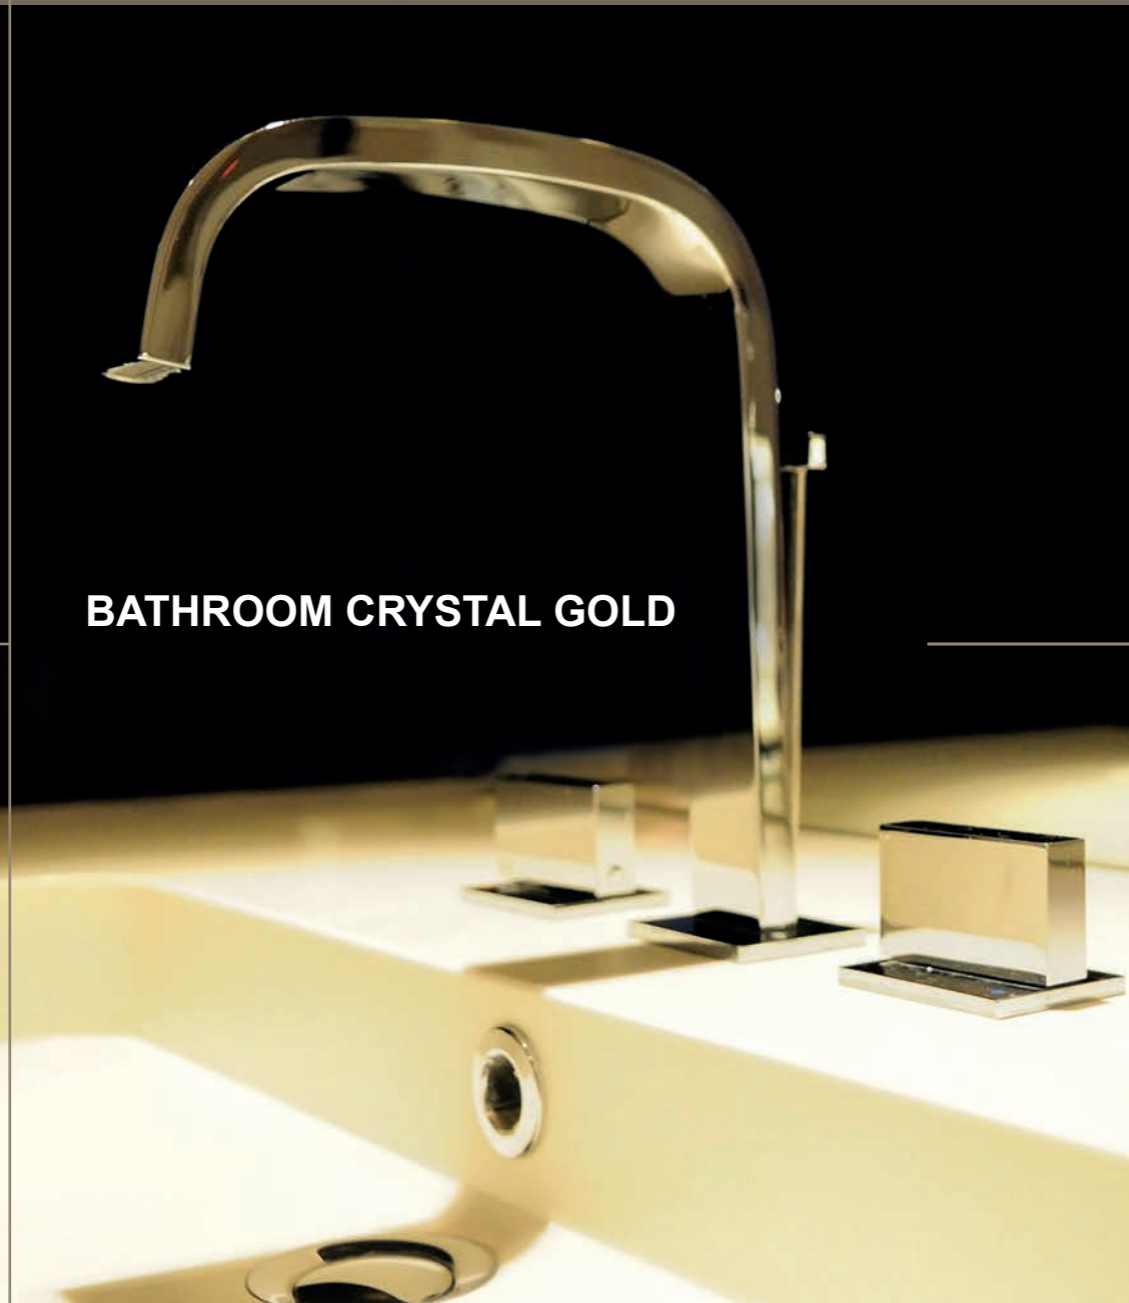

BATHROOM CRYSTAL GOLD