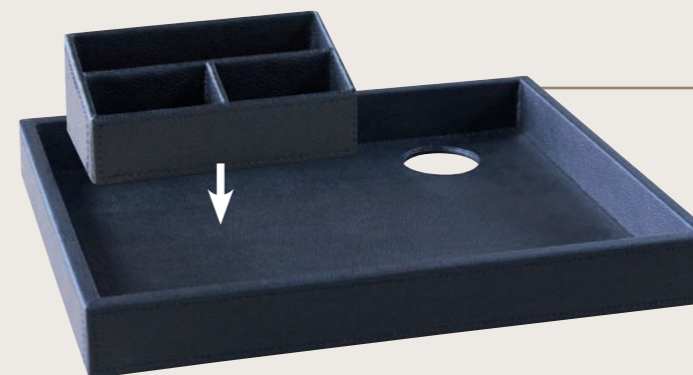

EU plug 1350 W (UK plug 77001), 360 rotation. Stainless steel. External waterlevel indicator. Indicator light. Safety locking lid. Boiled dry protection. Auto shut-off. CE/TÜV approved.

WELCOME TRAYS

A perfect solution for each room will be offered by our wide range of welcome trays. Our standard trays vary from small space saving trays to luxurious Nespresso sets. The products are available in leatherette, wood and ABS. If there are special wishes for colour or sizes, we are able to design a tray with these specifications.

60170

Welcome tray large.

Elegant tray with raisers and cable opening.

Available in black and darkbrown leatherette that is easy to clean.

Other colours on request.

400	330	50

60140

Condiment box.