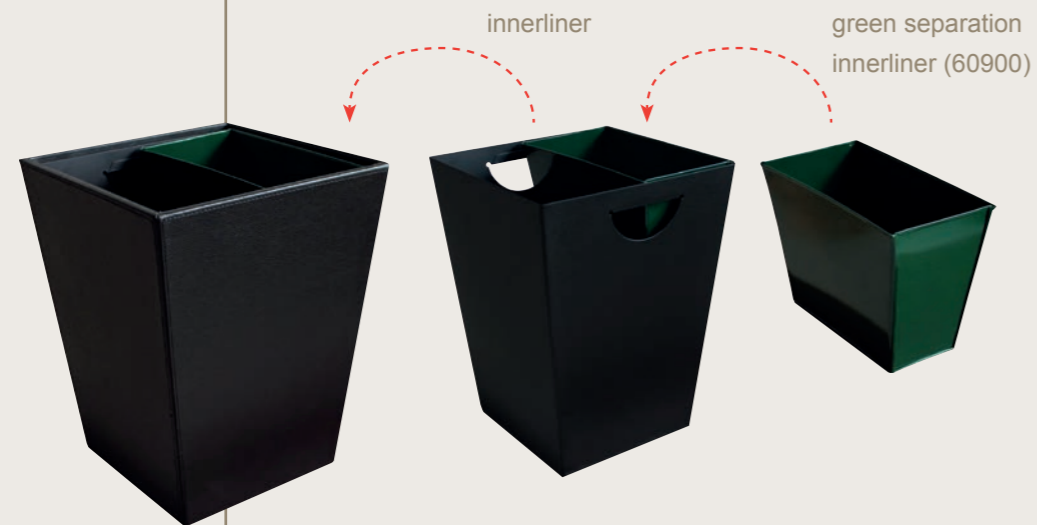

60100

Square litter bin with metal innerliner.

Certified fire-resistant leatherette.

Available in white ivory, smooth brown, pebble brown and pebble black. Other colours on request.

Optional: green innerliner for organic waste.

300	180	230