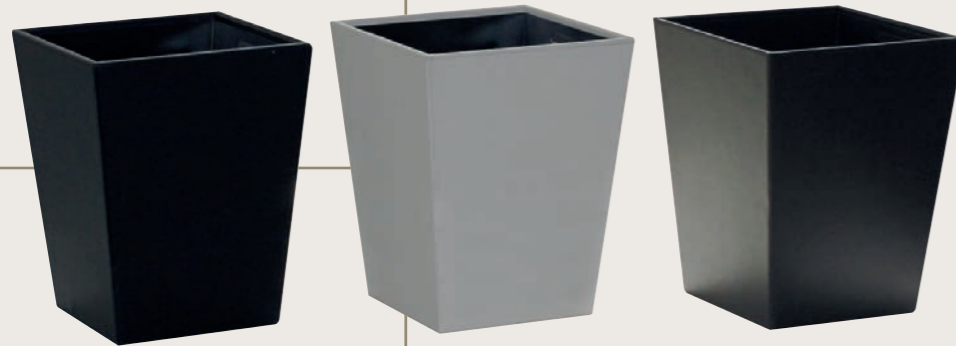

60100

Square litter bin with metal innerliner.

Certified fire-resistant leatherette.

Available in white ivory, smooth brown, pebble brown and pebble black. Other colours on request.

Optional: green innerliner for organic waste.

300	180	230